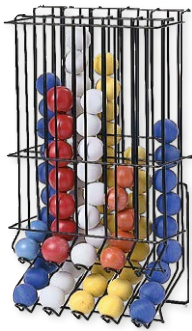

White plastic score card with play instructions in English printed on the back. Pencil included.

Measure: 2 x 85 x 180 mm

Item no. TB27-35

Score cards 9, 12 or 18 holes

Score cards for golf facilities with 9, 12 or 18 holes. 1000 score cards per package.

Item no. 9 holes: AG-SC-9

Item no. 12 holes: AG-SC-12

Item no. 18 holes: AG-SC-18

Score card board

Same kind of score card as mentioned above, but without printed instructions on the back. Pencil included.

Item no. TB27-35B

Ball rack

Ball rack that fits on the wall and on most counters. Holds up to about 100-140 balls.

Item no. B27-30S

Pencil for protocol

Short pencil, 90 mm. One pack contains 144 pens. Can be attached to our score card boards.

Item no. TB27-36

Putter grip

Rubber grip that fits club shafts of 12 mm. Each package contains 10 grips

Item no. KL27-26

Plastic cover

Provides good protection for club heads, playing surfaces and edges. Easy to put on and change. Choose between blue or green color.