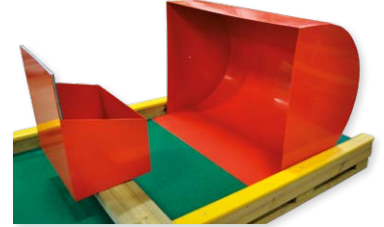

Spiral

Suits left or right angled courses. Specify which angle when you make the order!

Measure small: 110 x 70 x 20 cm
Item no. A06-70

Measure large: 120 x 90 x 30 cm
Item no. A06-90

Basket

Suits slope courses. The ball is to be placed in the basket instead of a regular hole.

Snake

Suits slope courses.

Measure: 245 x 50 x 7 cm
Item no. A07

Lighthouse

Suits plane courses. The top gives a glow at night.

Measure: 60 x 60 x 110 cm
Item no. D01

Snow catcher

Suits straight courses. The ball makes a loop backwards and end up in the box.

Measure: 60 x 45 x 30 cm
och 30 x 21 x 21 cm
Item no. A19

Red loop

Suits plane, straight courses.

Measure: 65 x 40 x 60 cm
Item no. A15-90

Yellow loop

Suits plane, straight courses

Measure: 55 x 30 x 40 cm
Item no. A15-70