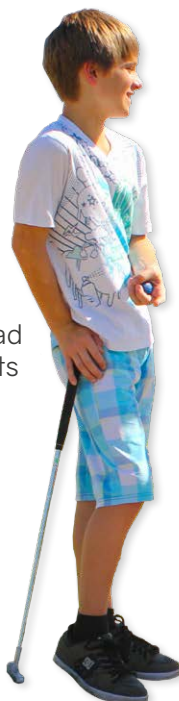

Accessories & crazy obstacles

For Mini Golf & Adventure Golf

Steel putter

Steel putter with a hardened tempered steel tube shaft and a mat head. Extra reinforced black vinyl grip. Suits both left- and righthanded.

T-model, Senior 920 mm. Item no. KL27-03T
T-model, Junior 790 mm. Item no. KL27-04T
T-model, Child 650 mm. Item no. KL27-02T

L-model, Senior 920 mm. Item no. KL27-05L
L-model, Junior 790 mm. Item no. KL27-06L

Rubber putter

Tough putter with steel shaft and comfortable, extra reinforced, black PVC grip. Black rubber head that is extra shock resistant. Suits both left- and righthanded

Senior model. Item no. C1-920
Junior model. Item no. C1-790
Child model. Item no. C1-650