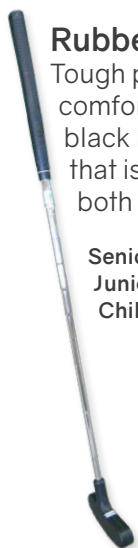

Accessories & crazy obstacles

For Mini Golf & Adventure Golf

Steel putter

Steel putter with a hardened tempered steel tube shaft and a mat head. Extra reinforced black vinyl grip. Suits both left- and righthanded.

T-model, Senior 920 mm. Item no. KL27-03T
T-model, Junior 790 mm. Item no. KL27-04T
T-model, Child 650 mm. Item no. KL27-02T

L-model, Senior 920 mm. Item no. KL27-05L
L-model, Junior 790 mm. Item no. KL27-06L

Rubber putter

Tough putter with steel shaft and comfortable, extra reinforced, black PVC grip. Black rubber head that is extra shock resistant. Suits both left- and righthanded

Senior model. Item no. C1-920
Junior model. Item no. C1-790
Child model. Item no. C1-650