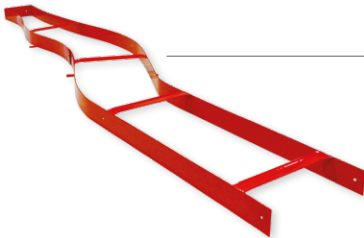

Spiral

Suits left or right angled courses. Specify which angle when you make the order!

Measure small: 110 x 70 x 20 cm
Item no. A06-70

Measure large: 120 x 90 x 30 cm
Item no. A06-90

Basket

Suits slope courses. The ball is to be placed in the basket instead of a regular hole.

Measure small: 70 x 25 x 90 cm
Item no. A18-70

Measure large: 100 x 25 x 98 cm
Item no. A18-90

Double bridge

Suits plane, straight courses

Measure small: 122 x 18 x 19 cm
Item no. A10-70

Measure large: 180 x 25 x 26 cm
Item no. A10-90

Snake

Suits slope courses.

Measure: 245 x 50 x 7 cm
Item no. A07

Lighthouse

Suits plane courses. The top gives a glow at night.

Measure: 60 x 60 x 110 cm
Item no. D01

Snow catcher

Suits straight courses. The ball makes a loop backwards and end up in the box.

Measure: 60 x 45 x 30 cm
och 30 x 21 x 21 cm
Item no. A19

Red loop

Suits plane, straight courses.

Measure: 65 x 40 x 60 cm
Item no. A15-90

Yellow loop

Suits plane, straight courses

Measure: 55 x 30 x 40 cm
Item no. A15-70