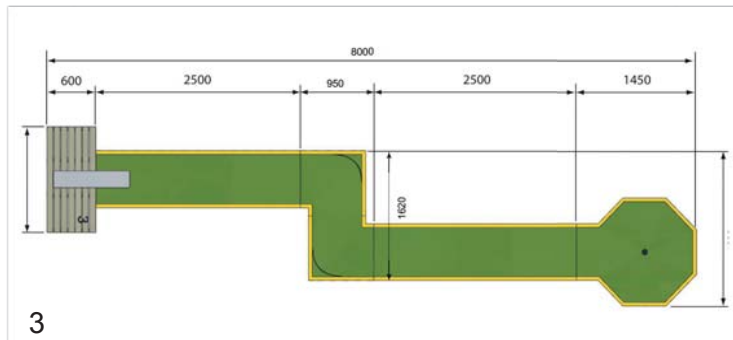

Measurement

All Mini Golf courses from
City Golf Europe

Fun Park

GOLF EUROPE

13

14

15

16