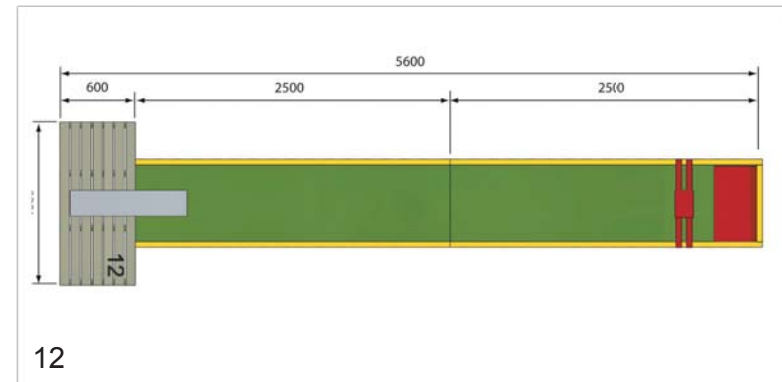

Measurement

All Mini Golf courses from
City Golf Europe

Fun Park

GOLF EUROPE

13

14

15

16