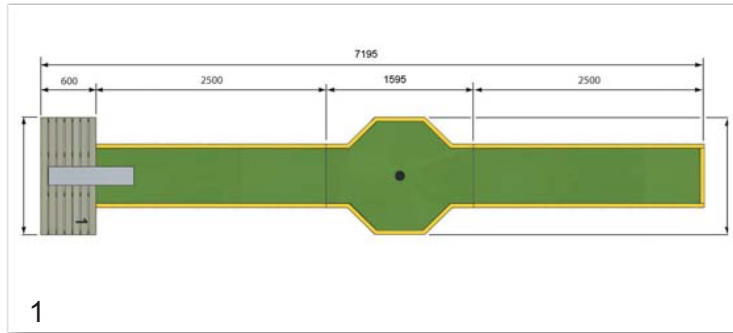

Measurement

All Mini Golf courses from
City Golf Europe

Fun Park

GOLF EUROPE

13

14

15

16