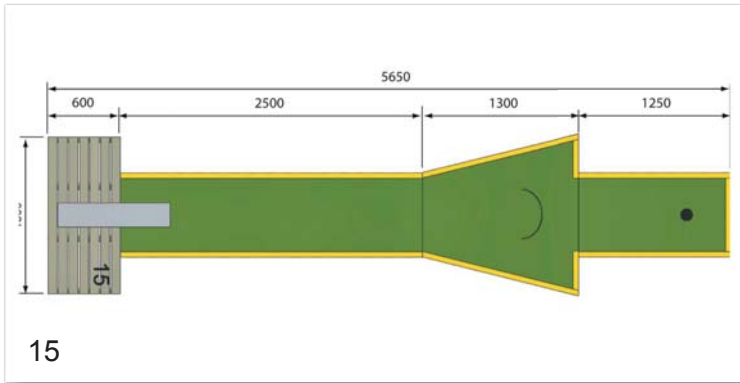

Measurement

All Mini Golf courses from
City Golf Europe

Fun Park

GOLF EUROPE

13

14

15

16