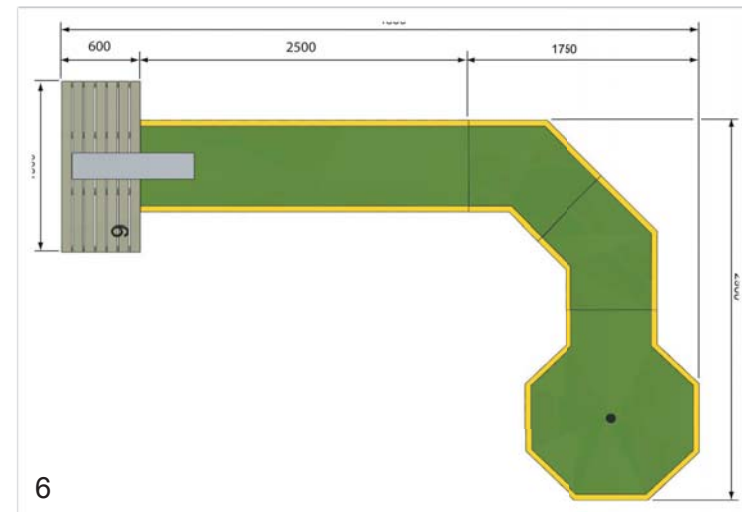

Measurement

All Mini Golf courses from
City Golf Europe

Fun Park

GOLF EUROPE

13

14

15

16

17

18