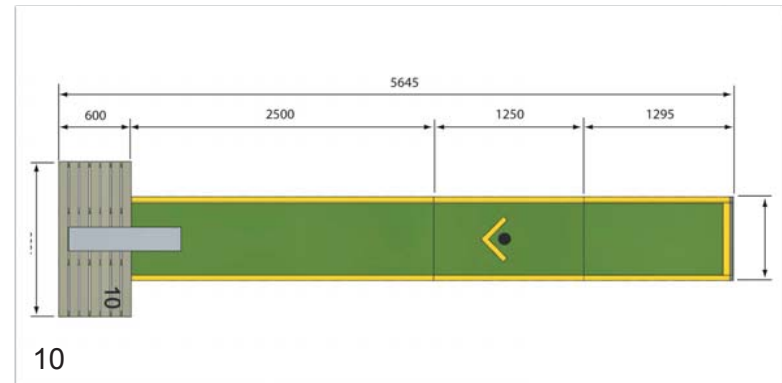

Measurement

All Mini Golf courses from
City Golf Europe

Fun Park

GOLF EUROPE

13

14

15

16