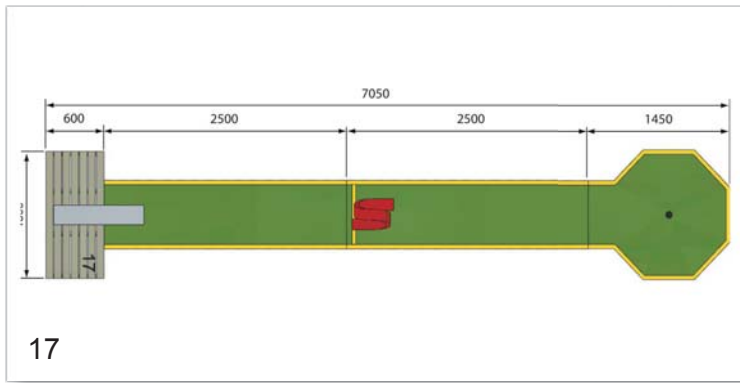

Measurement

All Mini Golf courses from
City Golf Europe

Fun Park

GOLF EUROPE

13

14

15

16