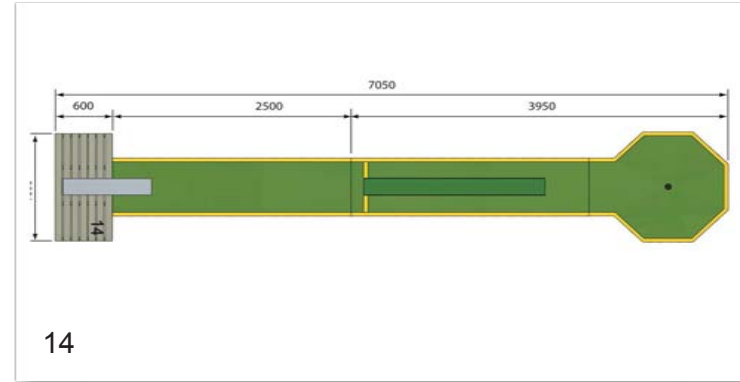

Measurement

All Mini Golf courses from
City Golf Europe

Fun Park

GOLF EUROPE

13

14

15

16