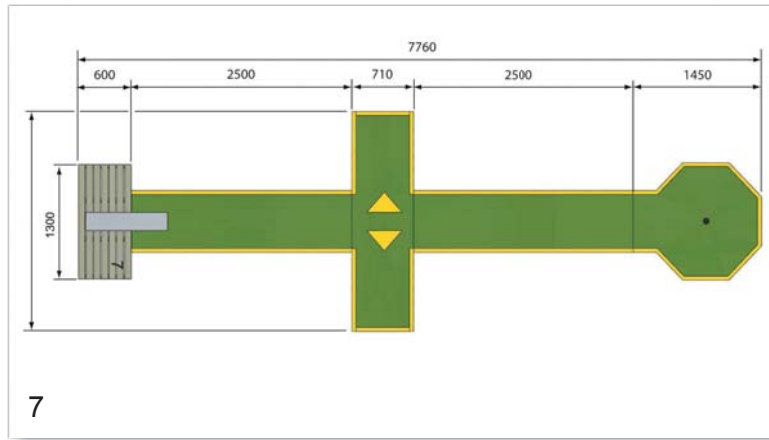

Measurement

All Mini Golf courses from
City Golf Europe

Fun Park

GOLF EUROPE

13

14

15

16