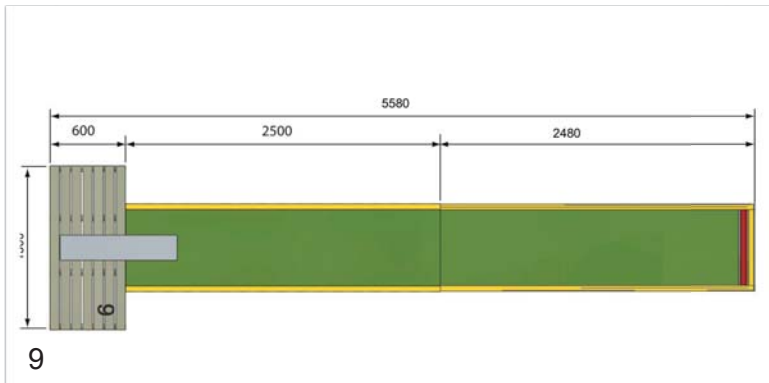

Measurement

All Mini Golf courses from
City Golf Europe

Fun Park

GOLF EUROPE

13

14

15

16