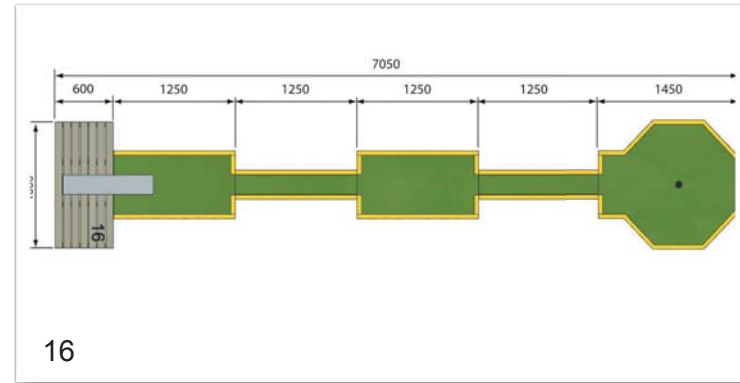

Measurement

All Mini Golf courses from
City Golf Europe

Fun Park

GOLF EUROPE

13

14

15

16