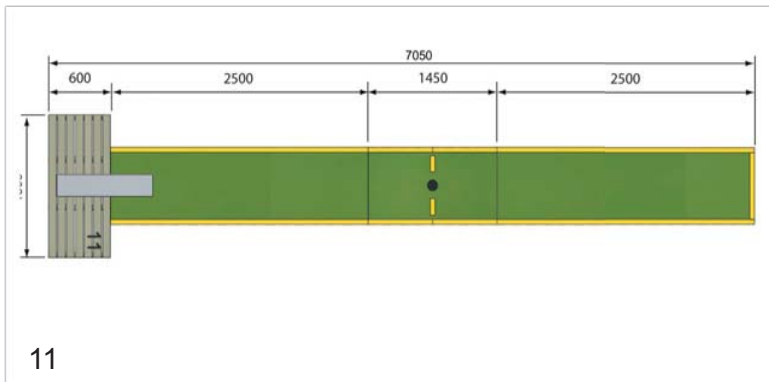

Measurement

All Mini Golf courses from
City Golf Europe

Fun Park

GOLF EUROPE

13

14

15

16